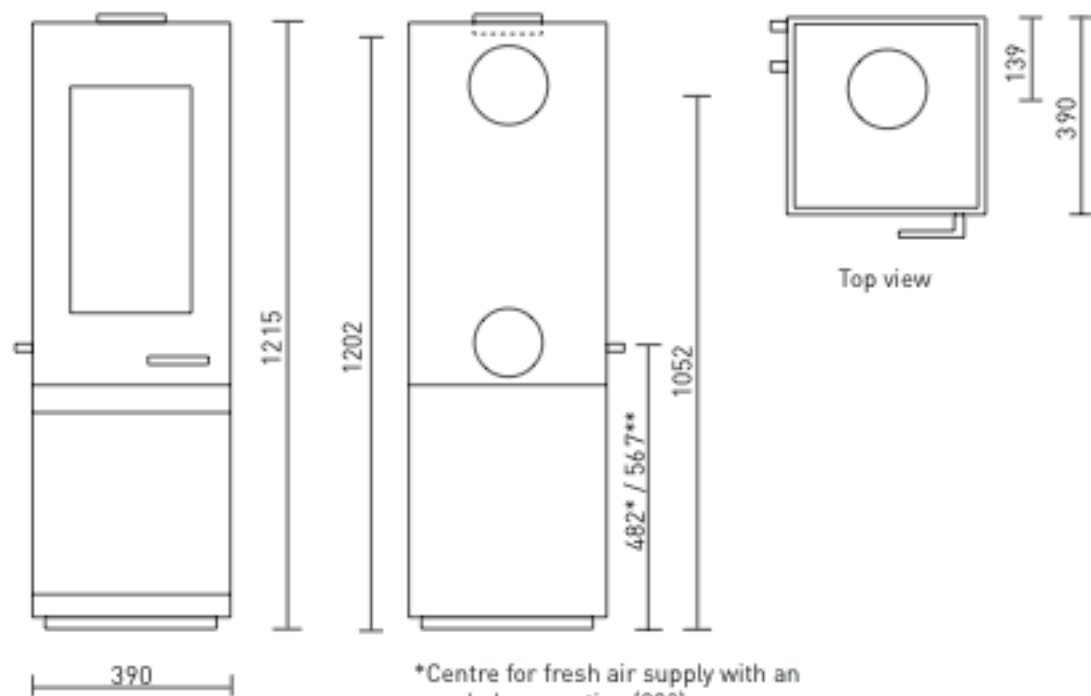

# MODEL PICO

Chimney stove for solid fuels (split logs)

Shared chimney flues admissible. This stove is not a low burning stove.

European Standard EN 13240 | Test Report N°: RRF - 40 12 2952 | Test Centre ID: 1625

\*Centre for fresh air supply with an angled connection (90°)

\*\*Centre for fresh air supply with a straight connection