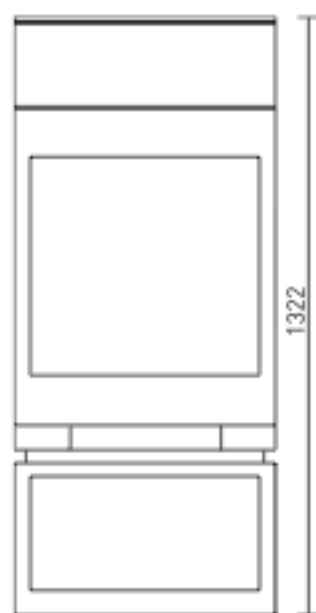

MODEL EMOTION S

Chimney stove for solid fuels (split logs).

Shared chimney flues admissible. This stove is not a low burning stove.

European Standard EN 13240 | Test Report N°: RRF - 40 12 2263 | Test Centre ID: 1625

Height EMOTION with accumulation top part

Top View

Bottom Side
(Optional opening for external air supply)