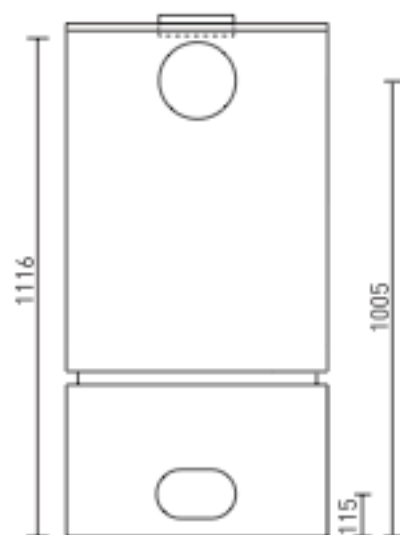

MODEL EMOTION S

Chimney stove for solid fuels (split logs).

Shared chimney flues admissible. This stove is not a low burning stove.

European Standard EN 13240 | Test Report N°: RRF - 40 12 2263 | Test Centre ID: 1625

Height EMOTION with accumulation top part

Top View

Bottom Side
(Optional opening for external air supply)