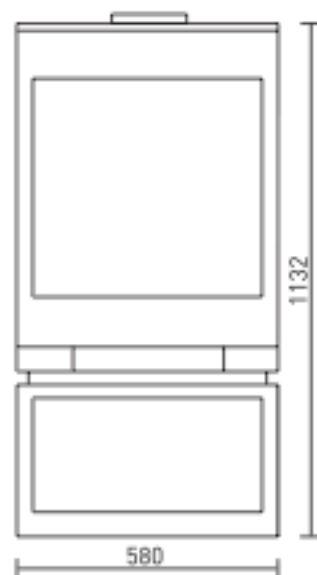

MODEL EMOTION S

Chimney stove for solid fuels (split logs).

Shared chimney flues admissible. This stove is not a low burning stove.

European Standard EN 13240 | Test Report N°: RRF - 40 12 2263 | Test Centre ID: 1625

Height EMOTION with accumulation top part

Top View

Bottom Side
(Optional opening for external air supply)